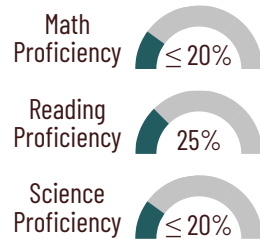

Mountainair High 9TH - 12TH