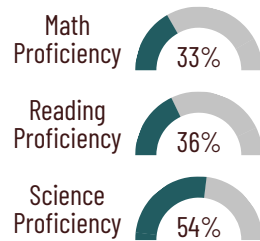

Mountainair Elementary PRE-K - 5TH