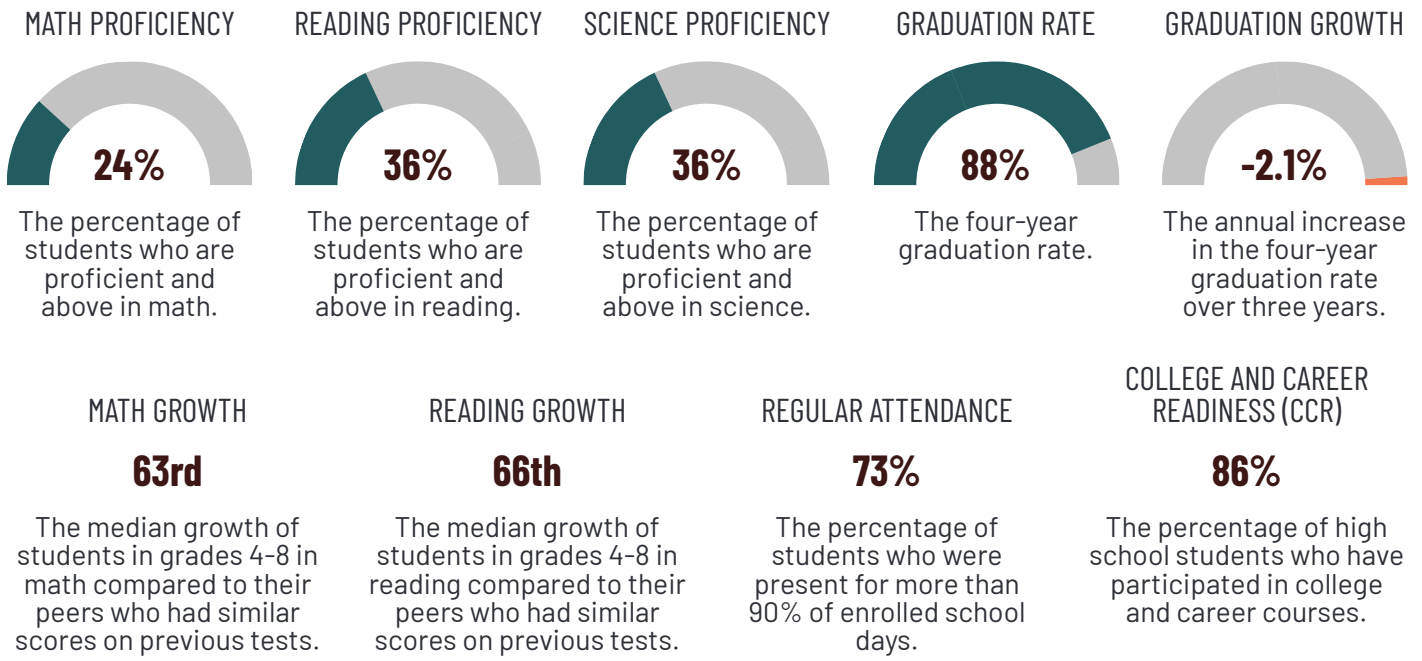

THE SCHOOL DISTRICT REPORT CARD FOR
Mountainair Public Schools

For more details on these metrics, please visit nmvistas.org

GLOSSARY

- Spotlight:** Highest recognition; schools among the top 25% of schools
- Traditional:** Good standing; not in designation
- TSI:** Schools with consistently underperforming student groups
- ATSI:** Schools in need of support with one or more of the lowest performing groups of students
- CSI:** Schools scoring in the bottom 5% of Title I schools overall or that have a graduation rate below 67%
- MRI:** Schools not exiting CSI Status after 3 years receiving support
- Masked:** Data not available due to masking
- N/A:** Data not applicable to this school or is otherwise unavailable